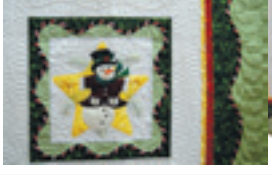

Anita's Christmas Quilt

\$24.95/month for 9 months

Includes Button Pack & Special Sulky Threads

AUNT BECKY'S FINGER PROTECTOR

...a unique, ingenious quilting tool that alleviates needle wounds and assists in creating smaller, more even stitches in your needlework. \$5.00